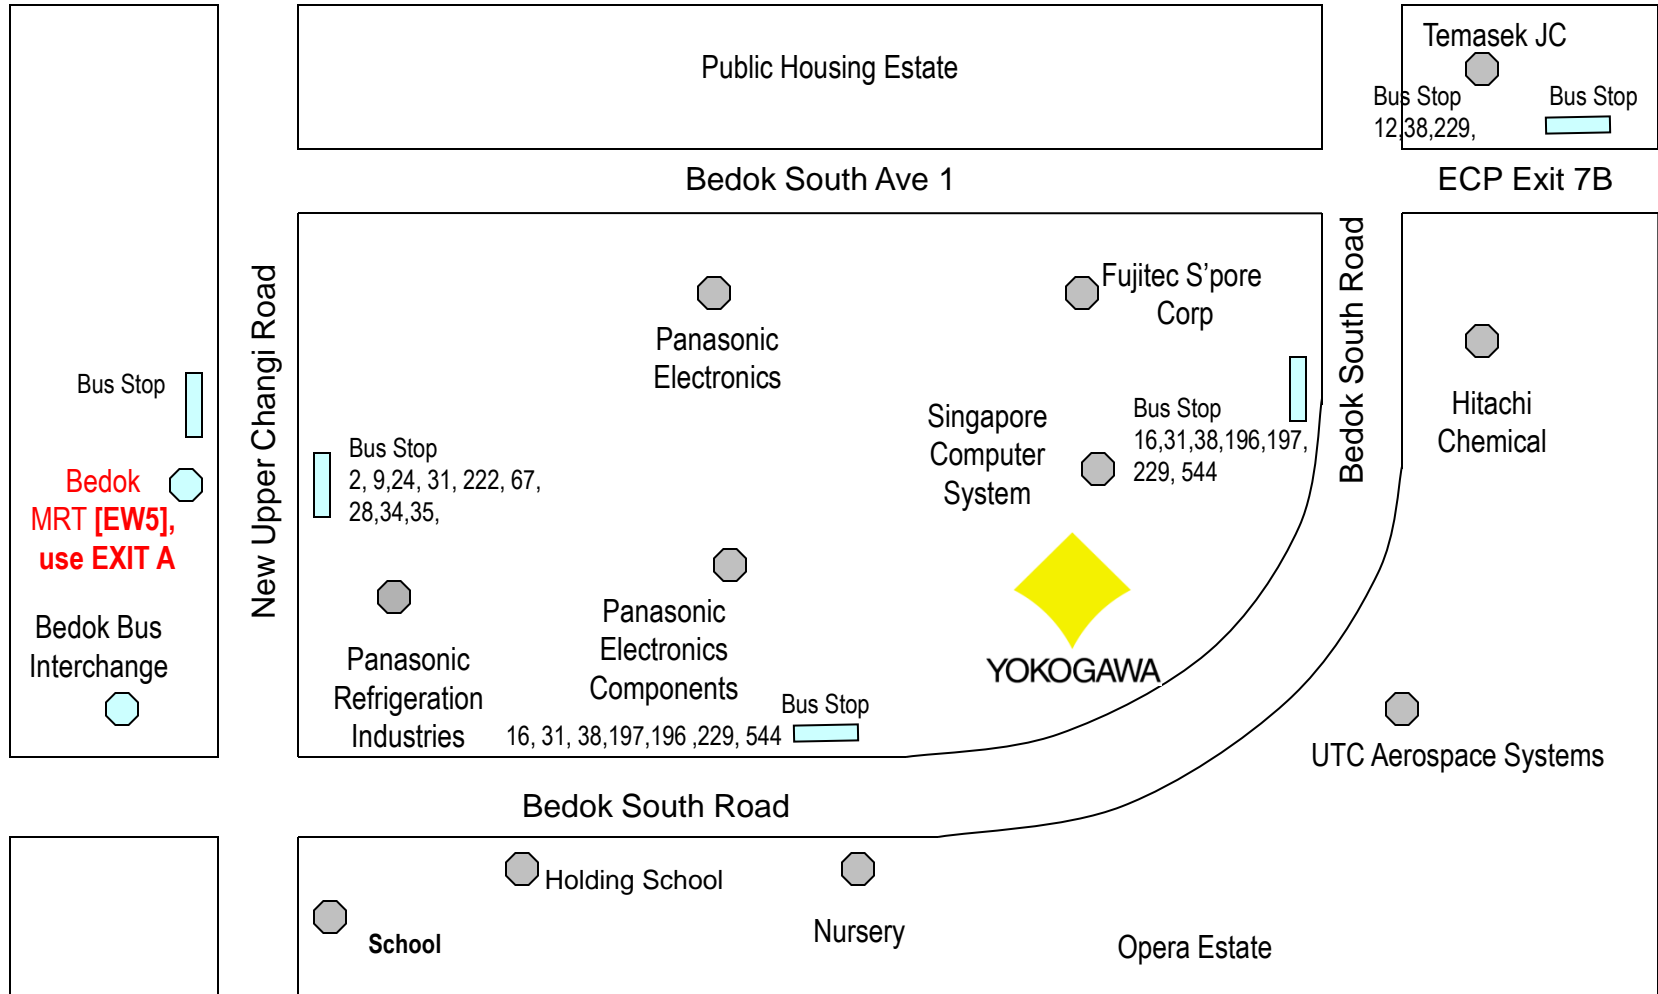

Yokogawa Engineering Asia Pte Ltd (YEA) Location Map

Address: 5 Bedok South Road, S469270
Phone: +65 6241 9933, facsimile: +65 6241 6449